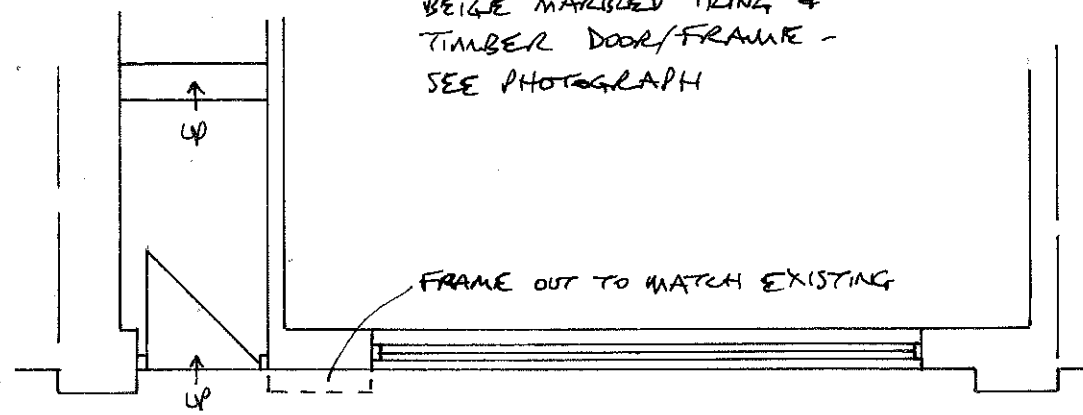

EXISTING FRONTAGE 1:50

EXISTING/PROPOSED SIDE 1:50

BEIGE MARBLED TILING +  
TIMBER DOOR/FRAME -  
SEE PHOTOGRAPH

FRAME OUT TO MATCH EXISTING

EXISTING / PROPOSED PLAN 1:50

BLACK PERSAEX SIGNBOARD -  
SIGNAGE SUBJECT TO SEPARATE  
DETAILING / APPLICATION