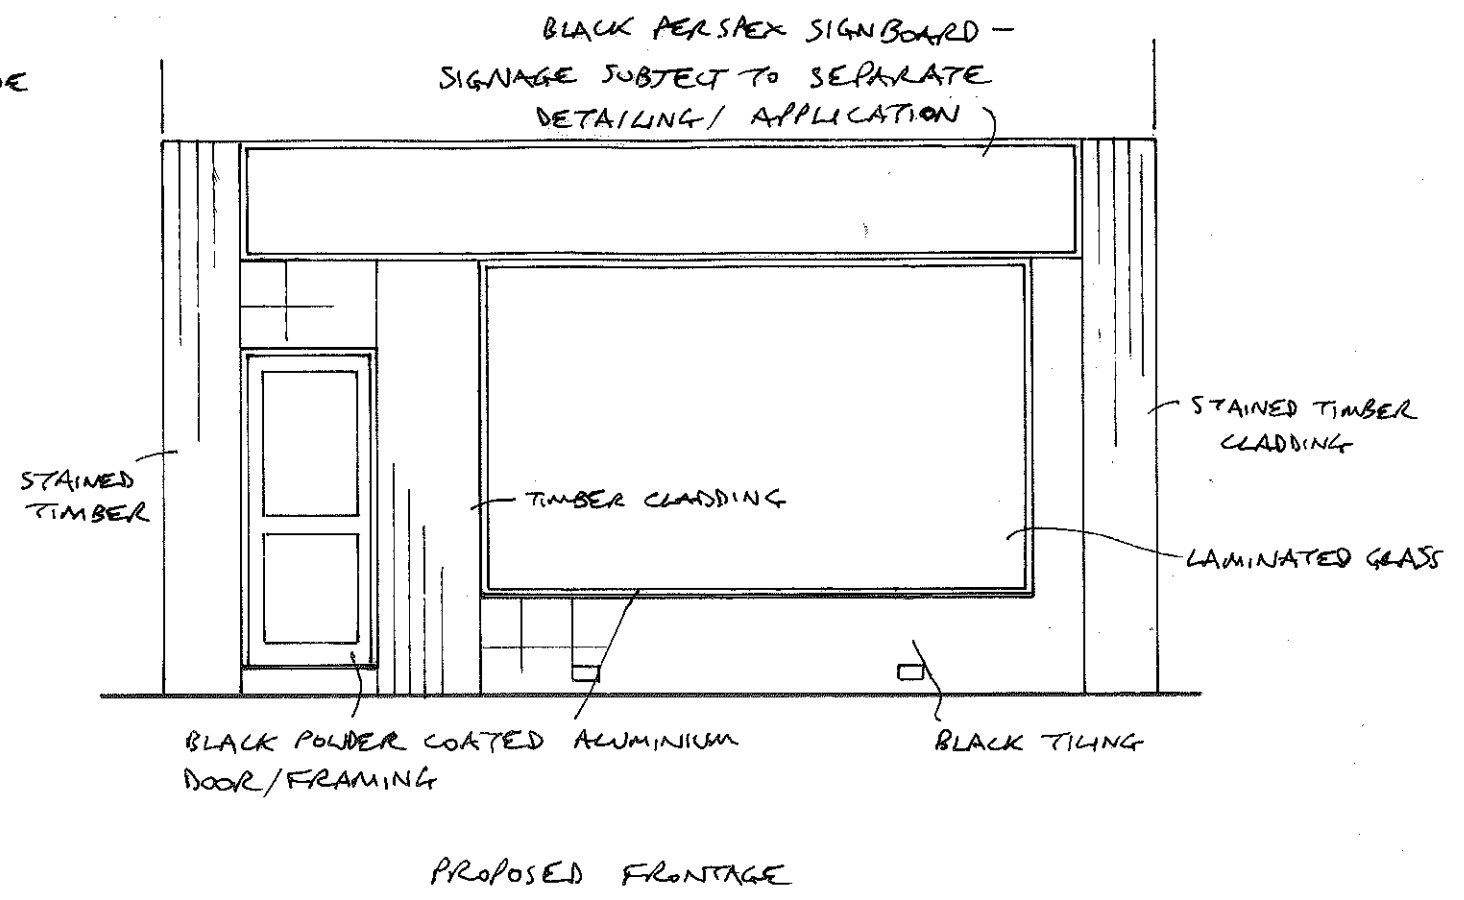

EXISTING FRONTAGE 1:50

EXISTING/PROPOSED SIDE 1:50

BEIGE MARBLED TILING +  
TIMBER DOOR/FRAME -  
SEE PHOTOGRAPH

FRAME OUT TO MATCH EXISTING

EXISTING / PROPOSED PLAN 1:50

BLACK PERSAEX SIGNBOARD -  
SIGNAGE SUBJECT TO SEPARATE  
DETAILING / APPLICATION

STAINED  
TIMBER

TIMBER CLADDING

STAINED TIMBER  
CLADDING

LAMINATED GLASS

BLACK POWDER COATED ALUMINIUM  
DOOR/FRAMING

BLACK TILING

PROPOSED FRONTAGE